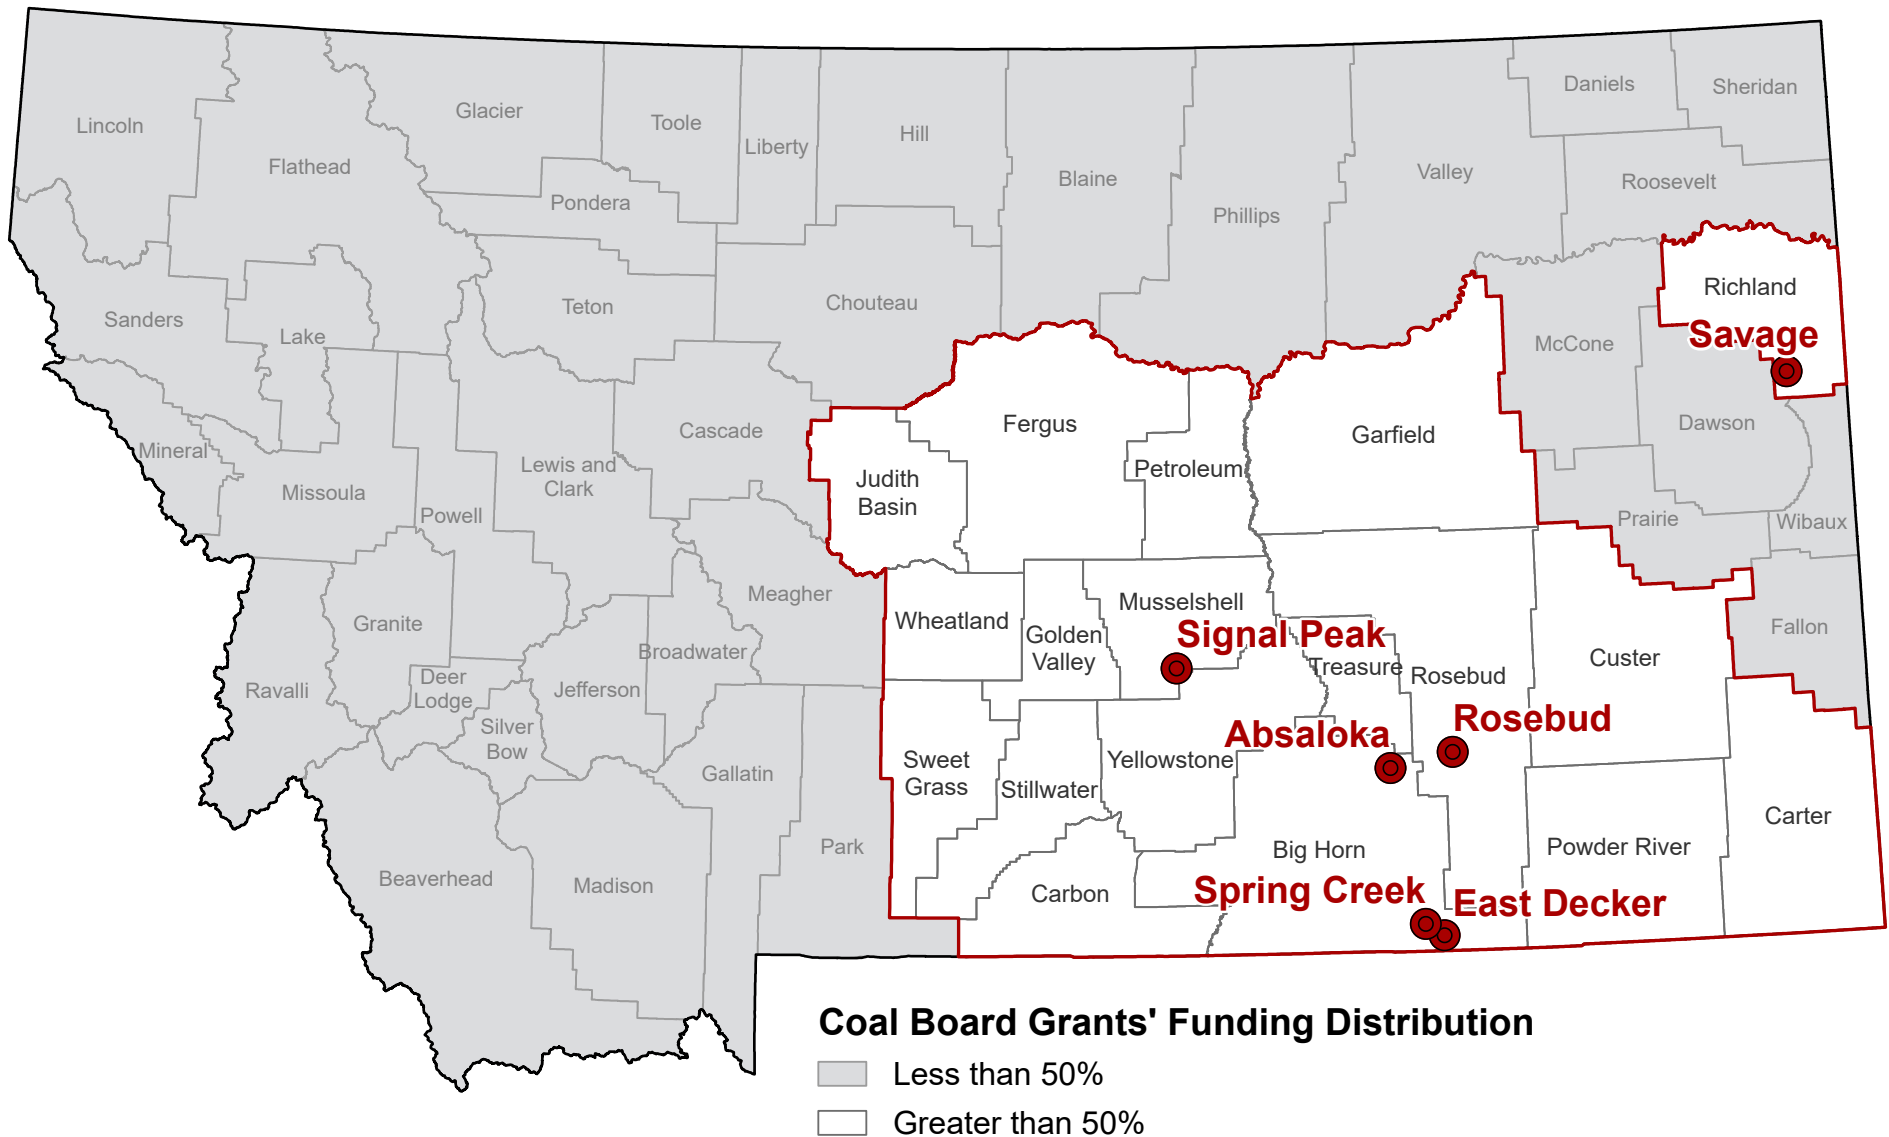

Major Coal Mines and General Coal Impact Area

Montana Coal Board

This map is a general representation of the designated and non-designated communities as it relates to coal impacts. This map only applies to the one-year period starting July 1, 2021 through June 30, 2022. The complete list of designated coal impacted communities can be found in the report.